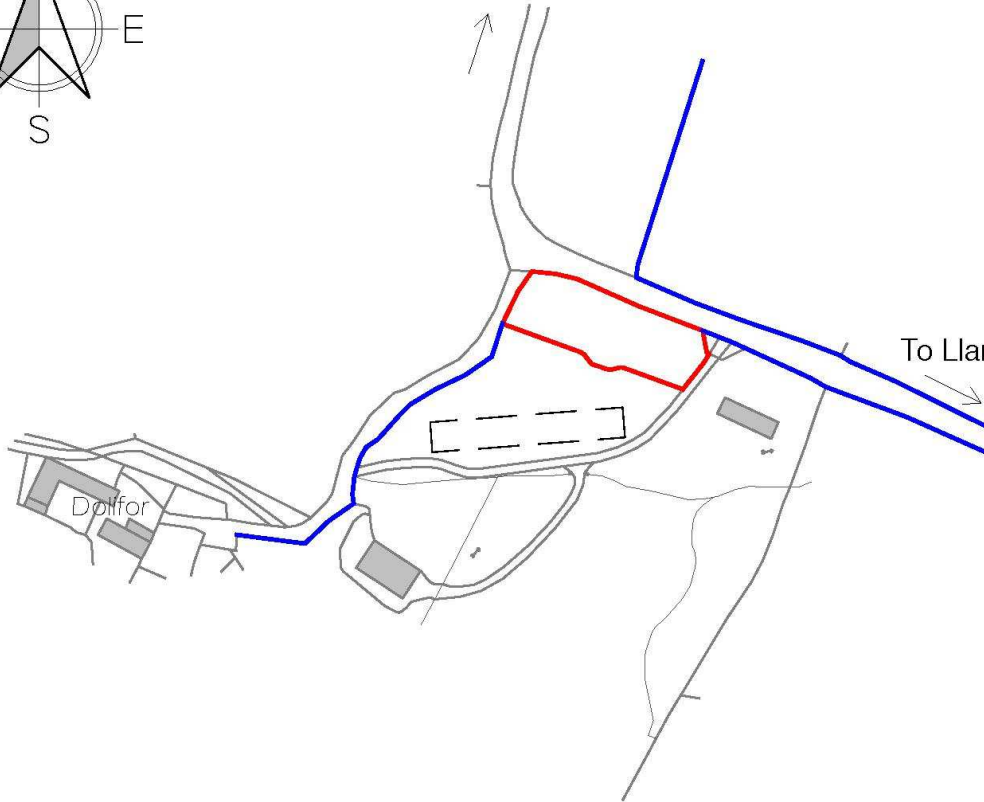

To Elan Valley
and Rhayader

To Llanwrthwl